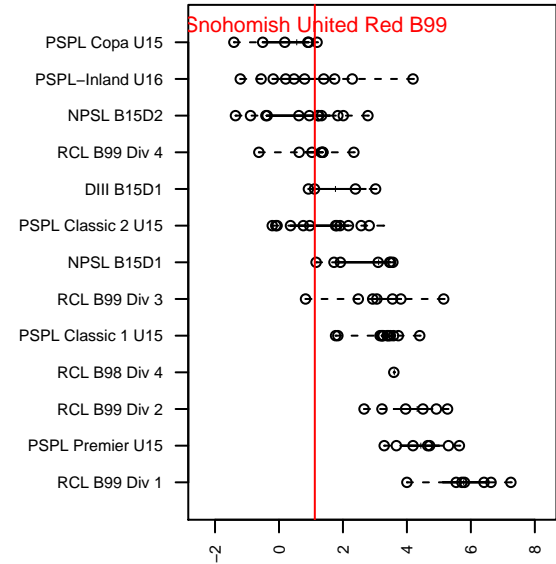

**attack and defense rating
relative to others at age
and all opponents in last 13 months**