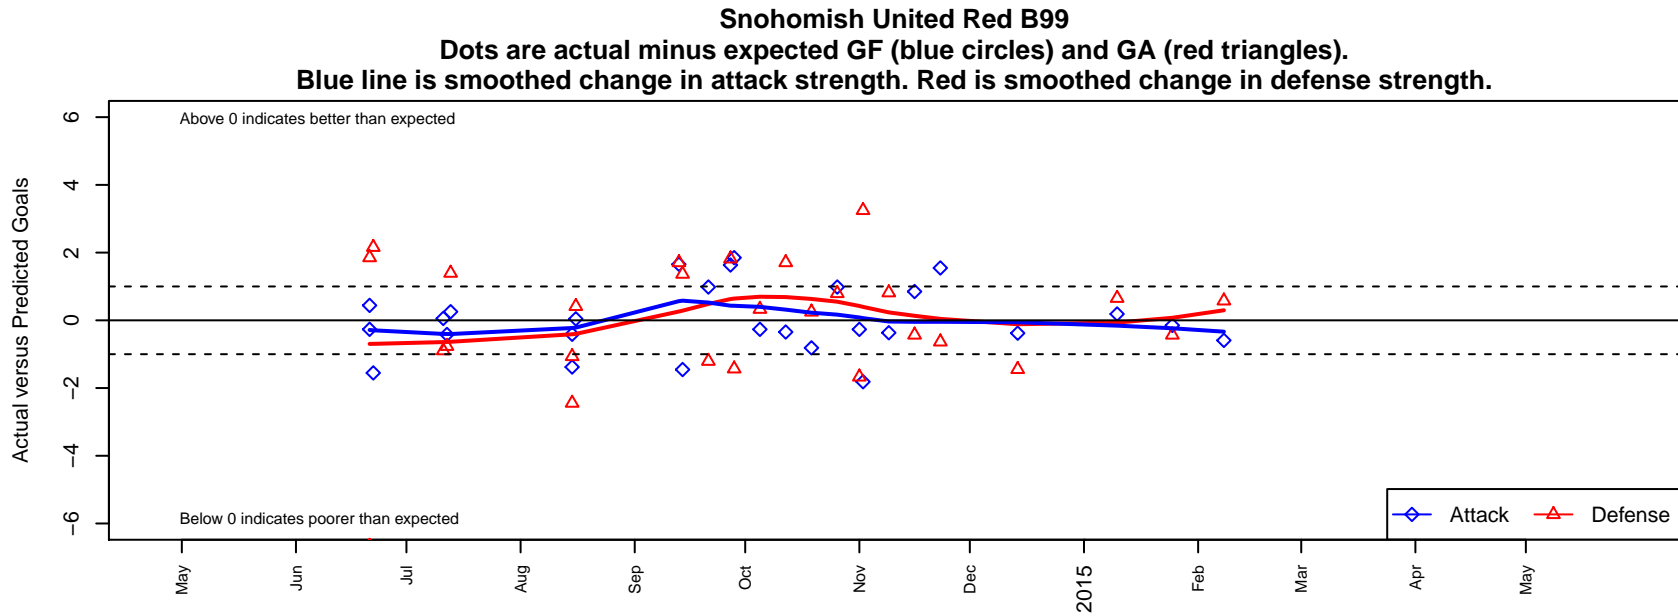

**attack and defense variance (black dot)
relative to other teams
and top 10 in region**

**attack and defense rating
relative to others at age
and all opponents in last 13 months**

Snohomish United Red B99

Snohomish Youth SC
Snohomish, WA
B99 total strength=1201
attack=8.24 defense=1.96
fall league = RCL B99 Div 4, RCL B99 7V2

alt names used:
SNOHOMISH UNITED B99 RED (WA)
SNOHOMISH UNITED B99 RED (WA)
SNOHOMISH UNITED Red B
SNOHOMISH UNITED Red B
SNOHOMISH UNITED SNOHOMISH UNITED I
SNOHOMISH UNITED Red B

Venues played:
2014 Snohomish United Invt U15 Gold
2014 Nike Crossfire Challenge Silver U15
2014 Bigfoot Silver U15
2014 RCL B99 Div 4
2014 RCL B99 7V2
2014 WYS Presidents Cup B99 Division 2